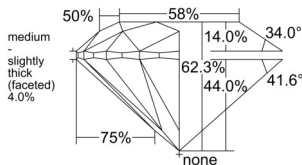

GIA®

FACSIMILE

GIA REPORT 6551362024

Verify this report at GIA.edu

GIA NATURAL DIAMOND DOSSIER®

May 27, 2026
GIA Report Number 6551362024
Shape and Cutting Style ..... Round Brilliant
Measurements ..... 4.80 - 4.83 x 3.00 mm

GRADING RESULTS

Carat Weight ..... 0.43 carat
Color Grade ..... H
Clarity Grade VVS1
Cut Grade ..... Excellent

ADDITIONAL GRADING INFORMATION

Polish ..... Excellent
Symmetry ..... Excellent
Fluorescence ..... None
Clarity Characteristics ..... Pinpoint, Feather
Inscription(s): GIA 6551362024

PROPORTIONS

Profile to actual proportions

GRADING SCALES

GIA COLOR SCALE	GIA CLARITY SCALE	GIA CUT SCALE	
D	FLAWLESS	EXCELLENT	
E	INTERNALLY FLAWLESS		
F		VVS₁	VERY GOOD
G	VVS₂		
H	VS₁	GOOD	
I	VS₂		
J	SI₁	FAIR	
K	SI₂		
L	I₁	POOR	
M	I₂		
N	I₃		
O			
P			
Q			
R			
S			
T			
U			
V			
W			
X			
Y			
Z