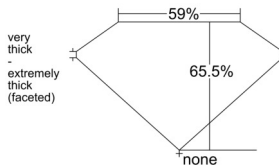

GIA®

FACSIMILE

GIA REPORT 6551364284

Verify this report at GIA.edu

GIA NATURAL DIAMOND DOSSIER®

May 28, 2026
GIA Report Number **6551364284**
Shape and Cutting Style ..... **Pear Brilliant**
Measurements ..... **5.46 x 3.77 x 2.47 mm**

GRADING RESULTS

Carat Weight ..... **0.31 carat**
Color Grade ..... **G**
Clarity Grade **VVS1**

ADDITIONAL GRADING INFORMATION

Polish ..... **Excellent**
Symmetry ..... **Very Good**
Fluorescence ..... **Medium Blue**
Clarity Characteristics..... **Indented Natural, Feather**
Inscription(s): **GIA 6551364284**

PROPORTIONS

Profile not to actual proportions

GRADING SCALES

GIA COLOR SCALE		GIA CLARITY SCALE			
COLORLESS	D	VERY VERY SLIGHTLY INCLUDED	FLAWLESS		
	E		INTERNALLY FLAWLESS		
	F	VERY SLIGHTLY INCLUDED	VVS₁		
	G		VVS₂		
	H		VS₁		
	NEAR COLORLESS	I	SLIGHTLY INCLUDED	VS₂	
		J		SI₁	
		FAINT	K	INCLUDED	SI₂
			L		I₁
			M		I₂
VERT LIGHT	N	LIGHT	I₃		
	O				
	P				
	Q				
	R