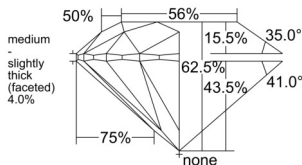

GIA®

FACSIMILE

GIA REPORT 6551364331

Verify this report at GIA.edu

GIA NATURAL DIAMOND DOSSIER®

May 28, 2026
GIA Report Number 6551364331
Shape and Cutting Style ..... Round Brilliant
Measurements ..... 5.17 - 5.19 x 3.24 mm

GRADING RESULTS

Carat Weight ..... 0.53 carat
Color Grade ..... D
Clarity Grade VVS1
Cut Grade ..... Excellent

ADDITIONAL GRADING INFORMATION

Polish ..... Excellent
Symmetry ..... Excellent
Fluorescence ..... None
Clarity Characteristics ..... Pinpoint, Feather
Inscription(s): GIA 6551364331

PROPORTIONS

Profile to actual proportions

GRADING SCALES

GIA COLOR SCALE	GIA CLARITY SCALE	GIA CUT SCALE	
D	FLAWLESS	EXCELLENT	
E	INTERNALLY FLAWLESS		
F		VVS₁	VERY GOOD
G	VVS₂		
H	VS₁	GOOD	
I	VS₂		
J	SI₁	FAIR	
K	SI₂		
L	I₁	POOR	
M	I₂		
N	I₃		
O			
P			
Q			
R			
S			
T			
U			
V			
W			
X			
Y			
Z