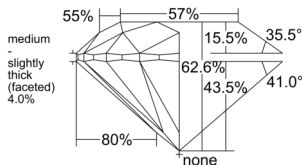

GIA®

FACSIMILE

GIA REPORT 6551364358

Verify this report at GIA.edu

GIA NATURAL DIAMOND DOSSIER®

June 01, 2026
GIA Report Number 6551364358
Shape and Cutting Style ..... Round Brilliant
Measurements ..... 4.26 - 4.28 x 2.67 mm

GRADING RESULTS

Carat Weight ..... 0.30 carat
Color Grade ..... F
Clarity Grade S11
Cut Grade ..... Excellent

ADDITIONAL GRADING INFORMATION

Polish ..... Excellent
Symmetry ..... Very Good
Fluorescence ..... None
Clarity Characteristics ..... Cloud, Feather
Inscription(s): GIA 6551364358

PROPORTIONS

GRADING SCALES

GIA COLOR SCALE

COLOREDNESS	D
	E
	F
	G
	H
	I
	J
NEAR COLORLESS	K
	L
Faint	M
	N
	O
	P
Very Light	Q
	R
	S
	T
	U
	V
	W
	X
	Y
Light	Z

GIA CLARITY SCALE

FLAWLESS	INTERNAL FLAWLESS	
		FLAWLESS
VERY VERY SLIGHTLY INCLUDED	VVS₁	
	VVS₂	
VERY SLIGHTLY INCLUDED	VS₁	
	VS₂	
SLIGHTLY INCLUDED	SI₁	
	SI₂	
INCLUDED	I₁	
	I₂	
	I₃	

GIA CUT SCALE

EXCELLENT
VERY GOOD
GOOD
FAIR
POOR