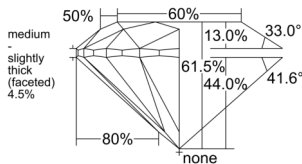

GIA®

FACSIMILE

GIA REPORT 6551364519

Verify this report at GIA.edu

GIA NATURAL DIAMOND DOSSIER®

May 28, 2026
GIA Report Number 6551364519
Shape and Cutting Style ..... Round Brilliant
Measurements ..... 5.69 - 5.72 x 3.51 mm

GRADING RESULTS

Carat Weight ..... 0.70 carat
Color Grade ..... J
Clarity Grade VS1
Cut Grade ..... Excellent

ADDITIONAL GRADING INFORMATION

Polish ..... Excellent
Symmetry ..... Excellent
Fluorescence ..... None
Clarity Characteristics ..... Feather
Inscription(s): GIA 6551364519

PROPORTIONS

Profile to actual proportions