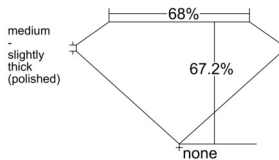

GIA®

FACSIMILE

GIA REPORT 6551369416

Verify this report at GIA.edu

GIA NATURAL DIAMOND DOSSIER®

May 28, 2026
GIA Report Number 6551369416
Shape and Cutting Style ..... **Cut-Cornered Rectangular Modified Brilliant**
Measurements ..... 6.11 x 4.49 x 3.02 mm

GRADING RESULTS

Carat Weight ..... 0.72 carat
Color Grade I
Clarity Grade VS1

ADDITIONAL GRADING INFORMATION

Polish ..... Excellent
Symmetry ..... Very Good
Fluorescence ..... Faint
Clarity Characteristics ..... Feather, Pinpoint
Inscription(s): GIA 6551369416

PROPORTIONS

Profile not to actual proportions

GRADING SCALES

GIA COLOR SCALE		GIA CLARITY SCALE		
COLORLESS	D	VERY VERY SLIGHTLY INCLUDED	FLAWLESS	
	E		INTERNALLY FLAWLESS	
	F		VVS₁	
	G		VVS₂	
	NEAR COLORLESS	H	VERY SLIGHTLY INCLUDED	VS₁
		I		VS₂
		J		SI₁
		K		SI₂
	FAINT	L	INCLUDED	I₁
		M		I₂
N		I₃		
O				
VERT LIGHT	P			
	Q			
	R			
	S			
	T			
	LIGHT	U		
		V		
		W		
X				
Y				
Z