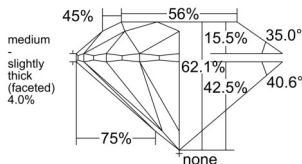

GIA®

FACSIMILE

GIA REPORT 6551370221

Verify this report at gia.edu

GIA NATURAL DIAMOND DOSSIER®

May 29, 2026
GIA Report Number 6551370221
Shape and Cutting Style ..... Round Brilliant
Measurements ..... 4.59 - 4.62 x 2.86 mm

GRADING RESULTS

Carat Weight ..... 0.37 carat
Color Grade ..... H
Clarity Grade VS1
Cut Grade ..... Excellent

ADDITIONAL GRADING INFORMATION

Polish ..... Excellent
Symmetry ..... Excellent
Fluorescence ..... None
Clarity Characteristics ..... Cloud, Feather
Inscription(s): GIA 6551370221

PROPORTIONS

GRADING SCALES

GIA COLOR SCALE	GIA CLARITY SCALE	GIA CUT SCALE	
D	FLAWLESS	EXCELLENT	
E	INTERNALLY FLAWLESS		
F		VVS₁	VERY GOOD
G	VVS₂		
H	VS₁	GOOD	
I	VS₂		
J	SI₁	FAIR	
K	SI₂		
L	I₁	POOR	
M	I₂		
N	I₃		
O			
P			
Q			
R			
S			
T			
U			
V			
W			
X			
Y			
Z