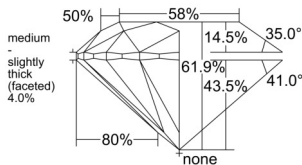

GIA®

FACSIMILE

GIA REPORT 6551370439

Verify this report at GIA.edu

GIA NATURAL DIAMOND DOSSIER®

May 29, 2026
GIA Report Number 6551370439
Shape and Cutting Style ..... Round Brilliant
Measurements ..... 4.34 - 4.38 x 2.70 mm

GRADING RESULTS

Carat Weight ..... 0.31 carat
Color Grade I
Clarity Grade VS1
Cut Grade ..... Excellent

ADDITIONAL GRADING INFORMATION

Polish ..... Excellent
Symmetry ..... Excellent
Fluorescence ..... None
Clarity Characteristics ..... Feather, Pinpoint
Inscription(s): GIA 6551370439

PROPORTIONS

GRADING SCALES

GIA COLOR SCALE	GIA CLARITY SCALE	GIA CUT SCALE
COLOURLESS	FLAWLESS	EXCELLENT
D	INTERNALLY FLAWLESS	
E	VVS₁	VERY GOOD
F		
G	VS₁	GOOD
H		
I	SI₁	FAIR
J		
K	I₁	POOR
L		
M	I₂	
N		
O	I₃	
P		
Q		
R		
S		
T		
U		
V		
W		
X		
Y		
Z