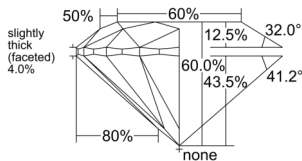

GIA®

FACSIMILE

GIA REPORT 6551370768

Verify this report at GIA.edu

GIA NATURAL DIAMOND DOSSIER®

May 30, 2026
GIA Report Number 6551370768
Shape and Cutting Style ..... Round Brilliant
Measurements ..... 4.95 - 4.98 x 2.98 mm

GRADING RESULTS

Carat Weight ..... 0.45 carat
Color Grade L
Clarity Grade VS1
Cut Grade ..... Excellent

ADDITIONAL GRADING INFORMATION

Polish ..... Excellent
Symmetry ..... Excellent
Fluorescence ..... None
Clarity Characteristics ..... Feather, Cloud
Inscription(s): GIA 6551370768

PROPORTIONS

Profile to actual proportions