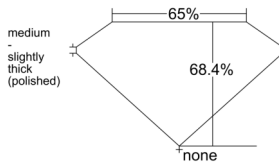

GIA®

FACSIMILE

GIA REPORT 6551370790

Verify this report at GIA.edu

GIA NATURAL DIAMOND DOSSIER®

May 28, 2026
GIA Report Number 6551370790
Shape and Cutting Style ..... **Cut-Cornered Rectangular Modified Brilliant**
Measurements ..... 5.83 x 4.30 x 2.94 mm

GRADING RESULTS

Carat Weight ..... 0.61 carat
Color Grade ..... D
Clarity Grade VS1

ADDITIONAL GRADING INFORMATION

Polish ..... Excellent
Symmetry ..... Excellent
Fluorescence ..... None
Clarity Characteristics ..... Crystal
Inscription(s): GIA 6551370790

PROPORTIONS

Profile not to actual proportions

GRADING SCALES

GIA COLOR SCALE		GIA CLARITY SCALE			
COLORLESS	D	VERY VERY SLIGHTLY INCLUDED	FLAWLESS		
	E		INTERNALLY FLAWLESS		
	F		VVS₁		
	NEAR COLORLESS	G	VERY SLIGHTLY INCLUDED	VVS₂	
		H		VS₁	
		FANT COLORLESS	I	SLIGHTLY INCLUDED	VS₂
			J		SI₁
	K		SI₂		
	LIGHT		L	INCLUDED	I₁
		M	I₂		
N		I₃			
O					
P					
Q					
R					
S					
T					
U					
V					
W					
X					
Y					
Z