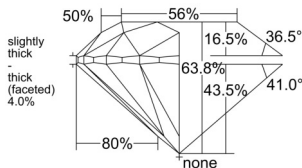

GIA®

FACSIMILE

GIA REPORT 6551371446

Verify this report at GIA.edu

GIA NATURAL DIAMOND DOSSIER®

May 29, 2026
GIA Report Number 6551371446
Shape and Cutting Style ..... Round Brilliant
Measurements ..... 4.20 - 4.23 x 2.69 mm

GRADING RESULTS

Carat Weight ..... 0.30 carat
Color Grade ..... E
Clarity Grade VS1
Cut Grade ..... Very Good

ADDITIONAL GRADING INFORMATION

Polish ..... Excellent
Symmetry ..... Excellent
Fluorescence ..... None
Clarity Characteristics..... Crystal, Pinpoint, Needle
Inscription(s): GIA 6551371446

PROPORTIONS

Profile to actual proportions

GRADING SCALES

GIA COLOR SCALE	GIA CLARITY SCALE	GIA CUT SCALE	
D	FLAWLESS	EXCELLENT	
E	INTERNALLY FLAWLESS		
F		VVS₁	VERY GOOD
G	VVS₂		
H	VS₁	GOOD	
I	VS₂		
J	SI₁	FAIR	
K	SI₂		
L	I₁	POOR	
M	I₂		
N	I₃		
O			
P			
Q			
R			
S			
T			
U			
V			
W			
X			
Y			
Z