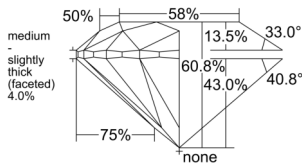

GIA®

FACSIMILE

GIA REPORT 6551373469

Verify this report at GIA.edu

GIA NATURAL DIAMOND DOSSIER®

June 01, 2026
GIA Report Number 6551373469
Shape and Cutting Style ..... Round Brilliant
Measurements ..... 4.31 - 4.33 x 2.63 mm

GRADING RESULTS

Carat Weight ..... 0.30 carat
Color Grade L
Clarity Grade VVS1
Cut Grade ..... Excellent

ADDITIONAL GRADING INFORMATION

Polish ..... Excellent
Symmetry ..... Excellent
Fluorescence ..... Faint
Clarity Characteristics ..... Pinpoint, Feather
Inscription(s): GIA 6551373469

PROPORTIONS

Profile to actual proportions

GRADING SCALES

GIA COLOR SCALE	GIA CLARITY SCALE	GIA CUT SCALE
COLOURESS	FLAWLESS	EXCELLENT
D	INTERNALLY FLAWLESS	
E	VVS₁	VERY GOOD
F		
G	VS₁	GOOD
H		
I	SI₁	FAIR
J		
K	I₁	POOR
L		
M	I₂	
N		
O	I₃	
P		
Q		
R		
S		
T		
U		
V		
W		
X		
Y		
Z