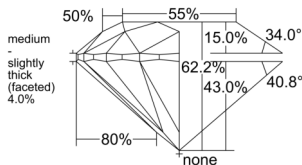

GIA®

FACSIMILE

GIA REPORT 6551373740

Verify this report at GIA.edu

GIA NATURAL DIAMOND DOSSIER®

June 01, 2026
GIA Report Number 6551373740
Shape and Cutting Style ..... Round Brilliant
Measurements ..... 5.24 - 5.28 x 3.27 mm

GRADING RESULTS

Carat Weight ..... 0.56 carat
Color Grade ..... D
Clarity Grade VS2
Cut Grade ..... Excellent

ADDITIONAL GRADING INFORMATION

Polish ..... Excellent
Symmetry ..... Excellent
Fluorescence ..... Faint
Clarity Characteristics ..... Cloud, Feather
Inscription(s): GIA 6551373740

PROPORTIONS

GRADING SCALES

GIA COLOR SCALE

COLOREDNESS	D
	E
	F
	G
	H
	I
	J
NEAR COLORLESS	K
	L
	M
FAINTE	N
	O
	P
	Q
	R
	S
	T
	U
	V
	W
	X
	Y
LIGHT	Z

GIA CLARITY SCALE

FLAWLESS	INTERNAL FLAWLESS	
		FLAWLESS
VERY VERY SLIGHTLY INCLUDED	VVS₁	
	VVS₂	
VERY SLIGHTLY INCLUDED	VS₁	
	VS₂	
SLIGHTLY INCLUDED	SI₁	
	SI₂	
INCLUDED	I₁	
	I₂	
	I₃	

GIA CUT SCALE

EXCELLENT
VERY GOOD
GOOD
FAIR
POOR