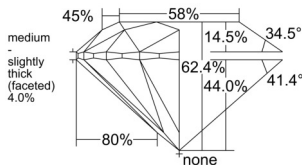

GIA®

FACSIMILE

GIA REPORT 6551377809

Verify this report at GIA.edu

GIA NATURAL DIAMOND DOSSIER®

June 01, 2026
GIA Report Number 6551377809
Shape and Cutting Style ..... Round Brilliant
Measurements ..... 4.27 - 4.30 x 2.67 mm

GRADING RESULTS

Carat Weight ..... 0.30 carat
Color Grade ..... K
Clarity Grade VS1
Cut Grade ..... Excellent

ADDITIONAL GRADING INFORMATION

Polish ..... Excellent
Symmetry ..... Excellent
Fluorescence ..... None
Clarity Characteristics ..... Feather, Pinpoint
Inscription(s): GIA 6551377809

PROPORTIONS

GRADING SCALES

GIA COLOR SCALE	GIA CLARITY SCALE	GIA CUT SCALE
COLOURLESS	FLAWLESS	EXCELLENT
D	INTERNALLY FLAWLESS	
E	VVS₁	VERY GOOD
F		
G	VS₁	GOOD
H		
I	SI₁	FAIR
J		
K	I₁	POOR
L		
M	I₂	
N		
O	I₃	
P		
Q		
R		
S		
T		
U		
V		
W		
X		
Y		
Z