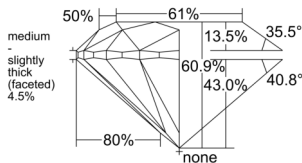

GIA®

FACSIMILE

GIA REPORT 6551386333

Verify this report at GIA.edu

GIA NATURAL DIAMOND DOSSIER®

May 29, 2026
GIA Report Number 6551386333
Shape and Cutting Style ..... Round Brilliant
Measurements ..... 5.37 - 5.39 x 3.28 mm

GRADING RESULTS

Carat Weight ..... 0.60 carat
Color Grade ..... F
Clarity Grade VVS2
Cut Grade ..... Excellent

ADDITIONAL GRADING INFORMATION

Polish ..... Excellent
Symmetry ..... Excellent
Fluorescence ..... None
Clarity Characteristics..... Cloud, Pinpoint, Indented Natural
Inspection(s): GIA 6551386333

PROPORTIONS

Profile to actual proportions