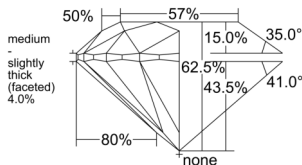

GIA®

FACSIMILE

GIA REPORT 6551390741

Verify this report at GIA.edu

GIA NATURAL DIAMOND DOSSIER®

June 10, 2026
GIA Report Number 6551390741
Shape and Cutting Style ..... Round Brilliant
Measurements ..... 4.93 - 4.96 x 3.09 mm

GRADING RESULTS

Carat Weight ..... 0.46 carat
Color Grade ..... F
Clarity Grade S11
Cut Grade ..... Excellent

ADDITIONAL GRADING INFORMATION

Polish ..... Excellent
Symmetry ..... Excellent
Fluorescence ..... None
Clarity Characteristics ..... Cloud, Feather
Inscription(s): GIA 6551390741

PROPORTIONS

Profile to actual proportions

GRADING SCALES

GIA COLOR SCALE	GIA CLARITY SCALE	GIA CUT SCALE
D	FLAWLESS	EXCELLENT
E	FLAWLESS	
F	INTERNALLY FLAWLESS	VERY GOOD
G	FLAWLESS	
H	VVS₁	GOOD
I	VVS₂	
J	VS₁	FAIR
K	VS₂	
L	S1₁	POOR
M	S1₂	
N	I₁	
O	I₂	
P	I₃	
Q		
R		
S		
T		
U		
V		
W		
X		
Y		
Z