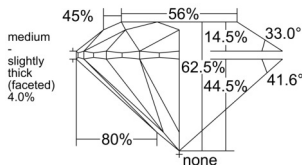

GIA®

FACSIMILE

GIA REPORT 6551395292

Verify this report at GIA.edu

GIA NATURAL DIAMOND DOSSIER®

June 03, 2026
GIA Report Number 6551395292
Shape and Cutting Style ..... Round Brilliant
Measurements ..... 4.74 - 4.77 x 2.97 mm

GRADING RESULTS

Carat Weight ..... 0.41 carat
Color Grade ..... H
Clarity Grade VS1
Cut Grade ..... Excellent

ADDITIONAL GRADING INFORMATION

Polish ..... Excellent
Symmetry ..... Excellent
Fluorescence ..... Medium Blue
Clarity Characteristics ..... Cloud, Feather
Inscription(s): GIA 6551395292

PROPORTIONS

Profile to actual proportions

GRADING SCALES

GIA COLOR SCALE

COLORESS	D
	E
	F
	G
	H
	I
	J
NEAR COLORESS	K
	L
FANT	M
	N
	O
	P
VERY LIGHT	Q
	R
	S
	T
	U
	V
	W
	X
	Y
LIGHT	Z

GIA CLARITY SCALE

VERY VERY SLIGHTLY INCLUDED	FLAWLESS
	INTERNALLY FLAWLESS
VERY SLIGHTLY INCLUDED	VVS₁
	VVS₂
SLIGHTLY INCLUDED	VS₁
	VS₂
INCLUDED	SI₁
	SI₂
	I₁
	I₂
	I₃

GIA CUT SCALE

EXCELLENT
VERY GOOD
GOOD
FAIR
POOR