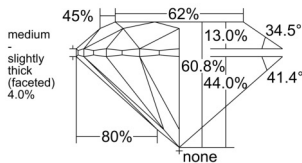

GIA®

FACSIMILE

GIA REPORT 6551399304

Verify this report at GIA.edu

GIA NATURAL DIAMOND DOSSIER®

June 02, 2026
GIA Report Number 6551399304
Shape and Cutting Style ..... Round Brilliant
Measurements ..... 3.94 - 3.96 x 2.40 mm

GRADING RESULTS

Carat Weight ..... 0.23 carat
Color Grade ..... D
Clarity Grade VS1
Cut Grade ..... Excellent

ADDITIONAL GRADING INFORMATION

Polish ..... Excellent
Symmetry ..... Excellent
Fluorescence ..... None
Clarity Characteristics..... Cloud, Needle, Pinpoint
Inspection(s): GIA 6551399304

PROPORTIONS

Profile to actual proportions