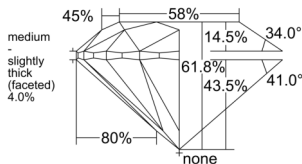

GIA®

FACSIMILE

GIA REPORT 6551399695

Verify this report at GIA.edu

GIA NATURAL DIAMOND DOSSIER®

June 02, 2026
GIA Report Number 6551399695
Shape and Cutting Style ..... Round Brilliant
Measurements ..... 4.30 - 4.32 x 2.66 mm

GRADING RESULTS

Carat Weight ..... 0.30 carat
Color Grade ..... F
Clarity Grade VS1
Cut Grade ..... Excellent

ADDITIONAL GRADING INFORMATION

Polish ..... Excellent
Symmetry ..... Excellent
Fluorescence ..... None
Clarity Characteristics..... Feather, Needle, Pinpoint
Inscription(s): GIA 6551399695

PROPORTIONS

Profile to actual proportions