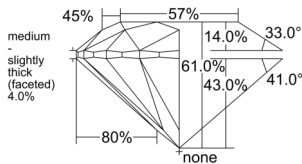

GIA®

FACSIMILE

GIA REPORT 6551399714

Verify this report at GIA.edu

GIA NATURAL DIAMOND DOSSIER®

June 02, 2026
GIA Report Number 6551399714
Shape and Cutting Style ..... Round Brilliant
Measurements ..... 4.57 - 4.61 x 2.80 mm

GRADING RESULTS

Carat Weight ..... 0.36 carat
Color Grade ..... F
Clarity Grade VS1
Cut Grade ..... Excellent

ADDITIONAL GRADING INFORMATION

Polish ..... Excellent
Symmetry ..... Excellent
Fluorescence ..... None
Clarity Characteristics ..... Cloud, Pinpoint
Inscription(s): GIA 6551399714

PROPORTIONS

Profile to actual proportions

GRADING SCALES

GIA COLOR SCALE

COLORLESS	D
	E
	F
	G
	H
	I
	J
NEAR COLORLESS	K
	L
Faint	M
	N
	O
	P
	Q
	R
	S
	T
	U
	V
	W
	X
	Y
Light	Z

GIA CLARITY SCALE

FLAWLESS	INTERNAL FLAWLESS	
		FLAWLESS
VERY VERY SLIGHTLY INCLUDED	VVS₁	
	VVS₂	
VERY SLIGHTLY INCLUDED	VS₁	
	VS₂	
SLIGHTLY INCLUDED	SI₁	
	SI₂	
INCLUDED	I₁	
	I₂	
	I₃	

GIA CUT SCALE

EXCELLENT
VERY GOOD
GOOD
FAIR
POOR