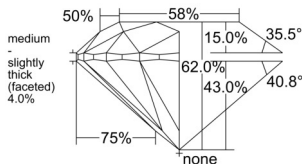

GIA®

FACSIMILE

GIA REPORT 6551399721

Verify this report at GIA.edu

GIA NATURAL DIAMOND DOSSIER®

June 02, 2026
GIA Report Number 6551399721
Shape and Cutting Style ..... Round Brilliant
Measurements ..... 4.41 - 4.43 x 2.74 mm

GRADING RESULTS

Carat Weight ..... 0.33 carat
Color Grade ..... E
Clarity Grade VS2
Cut Grade ..... Excellent

ADDITIONAL GRADING INFORMATION

Polish ..... Excellent
Symmetry ..... Excellent
Fluorescence ..... None
Clarity Characteristics ..... Cloud
Inscription(s): GIA 6551399721

PROPORTIONS

Profile to actual proportions

GRADING SCALES

GIA COLOR SCALE	GIA CLARITY SCALE	GIA CUT SCALE	
D	FLAWLESS	EXCELLENT	
E	INTERNALLY FLAWLESS		
F		VVS₁	VERY GOOD
G	VVS₂		
H	VS₁	GOOD	
I	VS₂		
J	SI₁	FAIR	
K	SI₂		
L	I₁	POOR	
M	I₂		
N	I₃		
O			
P			
Q			
R			
S			
T			
U			
V			
W			
X			
Y			
Z