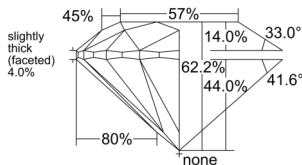

GIA®

FACSIMILE

GIA REPORT 6551406948

Verify this report at GIA.edu

GIA NATURAL DIAMOND DOSSIER®

June 03, 2026
GIA Report Number 6551406948
Shape and Cutting Style ..... Round Brilliant
Measurements ..... 5.06 - 5.09 x 3.15 mm

GRADING RESULTS

Carat Weight ..... 0.50 carat
Color Grade ..... H
Clarity Grade S11
Cut Grade ..... Excellent

ADDITIONAL GRADING INFORMATION

Polish ..... Excellent
Symmetry ..... Excellent
Fluorescence ..... None
Clarity Characteristics ..... Cloud, Feather
Inscription(s): GIA 6551406948

PROPORTIONS

Profile to actual proportions