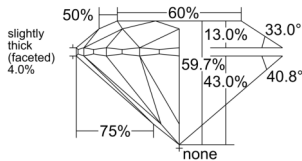

GIA®

FACSIMILE

GIA REPORT 6551407516

Verify this report at GIA.edu

GIA NATURAL DIAMOND DOSSIER®

June 03, 2026
GIA Report Number 6551407516
Shape and Cutting Style ..... Round Brilliant
Measurements ..... 5.17 - 5.19 x 3.09 mm

GRADING RESULTS

Carat Weight ..... 0.51 carat
Color Grade ..... J
Clarity Grade VS1
Cut Grade ..... Excellent

ADDITIONAL GRADING INFORMATION

Polish ..... Excellent
Symmetry ..... Excellent
Fluorescence ..... None
Clarity Characteristics ..... Cloud, Feather, Needle
Inscription(s): GIA 6551407516

PROPORTIONS

Profile to actual proportions

GRADING SCALES

GIA COLOR SCALE	GIA CLARITY SCALE	GIA CUT SCALE	
D	FLAWLESS	EXCELLENT	
E	INTERNALLY FLAWLESS		
F		VVS₁	VERY GOOD
G	VVS₂		
H	VS₁	GOOD	
I	VS₂		
J	SI₁	FAIR	
K	SI₂		
L	I₁	POOR	
M	I₂		
N	I₃		
O			
P			
Q			
R			
S			
T			
U			
V			
W			
X			
Y			
Z