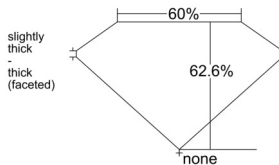

GIA®

FACSIMILE

GIA REPORT 6551407632

Verify this report at GIA.edu

GIA NATURAL DIAMOND DOSSIER®

June 02, 2026
GIA Report Number 6551407632
Shape and Cutting Style ..... Pear Brilliant
Measurements ..... 7.03 x 4.44 x 2.78 mm

GRADING RESULTS

Carat Weight ..... 0.52 carat
Color Grade ..... H
Clarity Grade VS1

ADDITIONAL GRADING INFORMATION

Polish ..... Excellent
Symmetry ..... Excellent
Fluorescence ..... Faint
Clarity Characteristics ..... Cloud, Crystal, Feather
Inscription(s): GIA 6551407632

PROPORTIONS

Profile not to actual proportions

GRADING SCALES

GIA COLOR SCALE		GIA CLARITY SCALE			
COLORLESS	D	VERY VERY SLIGHTLY INCLUDED	FLAWLESS		
	E		INTERNALLY FLAWLESS		
	F		VVS₁		
	NEAR COLORLESS	G	VERY SLIGHTLY INCLUDED	VVS₂	
		H		VS₁	
		FAINT	I	SLIGHTLY INCLUDED	VS₂
			J		SI₁
	LIGHT		K	INCLUDED	SI₂
			L		I₁
		M	I₂		
N		I₃			
O					
P					
Q					
R					
S					
T					
U					
V					
W					
X					
Y					
Z