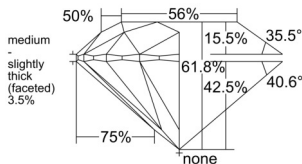

GIA®

FACSIMILE

GIA REPORT 6551412481

Verify this report at GIA.edu

GIA NATURAL DIAMOND DOSSIER®

June 03, 2026
GIA Report Number 6551412481
Shape and Cutting Style ..... Round Brilliant
Measurements ..... 5.49 - 5.52 x 3.40 mm

GRADING RESULTS

Carat Weight ..... 0.64 carat
Color Grade ..... G
Clarity Grade VVS1
Cut Grade ..... Excellent

ADDITIONAL GRADING INFORMATION

Polish ..... Excellent
Symmetry ..... Excellent
Fluorescence ..... None
Clarity Characteristics ..... Pinpoint
Inscription(s): GIA 6551412481

PROPORTIONS

GRADING SCALES

GIA COLOR SCALE	GIA CLARITY SCALE	GIA CUT SCALE
COLOURLESS	FLAWLESS	EXCELLENT
D	INTERNALLY FLAWLESS	
E	VVS₁	VERY GOOD
F		
G	VS₁	GOOD
H		
I	SI₁	FAIR
J		
K	I₁	POOR
L		
M	I₂	
N		
O	I₃	
P		
Q		
R		
S		
T		
U		
V		
W		
X		
Y		
Z