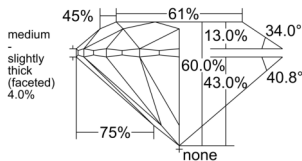

GIA®

FACSIMILE

GIA REPORT 6551419131

Verify this report at GIA.edu

GIA NATURAL DIAMOND DOSSIER®

June 04, 2026
GIA Report Number 6551419131
Shape and Cutting Style ..... Round Brilliant
Measurements ..... 5.13 - 5.16 x 3.08 mm

GRADING RESULTS

Carat Weight ..... 0.50 carat
Color Grade ..... G
Clarity Grade VS2
Cut Grade ..... Excellent

ADDITIONAL GRADING INFORMATION

Polish ..... Excellent
Symmetry ..... Excellent
Fluorescence ..... None
Clarity Characteristics..... Crystal, Cloud, Feather
Inscription(s): GIA 6551419131

PROPORTIONS

Profile to actual proportions

GRADING SCALES

GIA COLOR SCALE	GIA CLARITY SCALE	GIA CUT SCALE	
D	FLAWLESS	EXCELLENT	
E	INTERNALLY FLAWLESS		
F		VVS₁	VERY GOOD
G	VVS₂		
H	VS₁	GOOD	
I	VS₂		
J	SI₁	FAIR	
K	SI₂		
L	I₁	POOR	
M	I₂		
N	I₃		
O			
P			
Q			
R			
S			
T			
U			
V			
W			
X			
Y			
Z