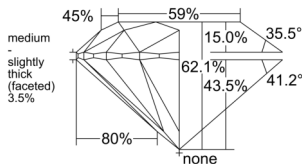

GIA®

FACSIMILE

GIA REPORT 6551423665

Verify this report at GIA.edu

GIA NATURAL DIAMOND DOSSIER®

June 04, 2026
GIA Report Number 6551423665
Shape and Cutting Style ..... Round Brilliant
Measurements ..... 5.06 - 5.10 x 3.16 mm

GRADING RESULTS

Carat Weight ..... 0.50 carat
Color Grade I
Clarity Grade S11
Cut Grade ..... Excellent

ADDITIONAL GRADING INFORMATION

Polish ..... Excellent
Symmetry ..... Excellent
Fluorescence ..... None
Clarity Characteristics ..... Crystal, Feather
Inscription(s): GIA 6551423665

PROPORTIONS

GRADING SCALES

GIA COLOR SCALE	GIA CLARITY SCALE	GIA CUT SCALE	
D	FLAWLESS	EXCELLENT	
E	INTERNALLY FLAWLESS		
F		VVS₁	VERY GOOD
G	VVS₂		
H	VS₁	GOOD	
I	VS₂		
J	S1₁	FAIR	
K	S1₂		
L	I₁	POOR	
M	I₂		
N	I₃		
O			
P			
Q			
R			
S			
T			
U			
V			
W			
X			
Y			
Z