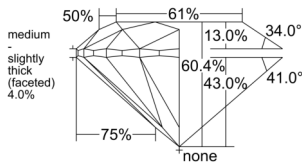

GIA®

FACSIMILE

GIA REPORT 6551426941

Verify this report at GIA.edu

GIA NATURAL DIAMOND DOSSIER®

June 08, 2026
GIA Report Number 6551426941
Shape and Cutting Style ..... Round Brilliant
Measurements ..... 4.30 - 4.33 x 2.61 mm

GRADING RESULTS

Carat Weight ..... 0.30 carat
Color Grade ..... K
Clarity Grade SI1
Cut Grade ..... Excellent

ADDITIONAL GRADING INFORMATION

Polish ..... Excellent
Symmetry ..... Excellent
Fluorescence ..... Medium Blue
Clarity Characteristics ..... Feather
Inscription(s): GIA 6551426941

PROPORTIONS

Profile to actual proportions

GRADING SCALES

GIA COLOR SCALE	GIA CLARITY SCALE	GIA CUT SCALE
COLOURESS	FLAWLESS	EXCELLENT
D	INTERNALLY FLAWLESS	
E	VVS₁	VERY GOOD
F		
G	VS₁	GOOD
H		
I	SI₁	FAIR
J		
K	I₁	POOR
L		
M	I₂	
N		
O	I₃	
P		
Q		
R		
S		
T		
U		
V		
W		
X		
Y		
Z