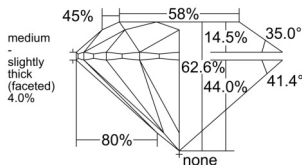

GIA®

FACSIMILE

GIA REPORT 6551427311

Verify this report at GIA.edu

GIA NATURAL DIAMOND DOSSIER®

June 04, 2026
GIA Report Number 6551427311
Shape and Cutting Style ..... Round Brilliant
Measurements ..... 4.49 - 4.52 x 2.82 mm

GRADING RESULTS

Carat Weight ..... 0.35 carat
Color Grade ..... J
Clarity Grade VS1
Cut Grade ..... Excellent

ADDITIONAL GRADING INFORMATION

Polish ..... Excellent
Symmetry ..... Excellent
Fluorescence ..... None
Clarity Characteristics ..... Cloud
Inscription(s): GIA 6551427311

PROPORTIONS

GRADING SCALES

GIA COLOR SCALE	GIA CLARITY SCALE	GIA CUT SCALE	
D	FLAWLESS	EXCELLENT	
E	INTERNALLY FLAWLESS		
F		VVS₁	VERY GOOD
G	VVS₂		
H	VS₁	GOOD	
I	VS₂		
J	SI₁	FAIR	
K	SI₂		
L	I₁	POOR	
M	I₂		
N	I₃		
O			
P			
Q			
R			
S			
T			
U			
V			
W			
X			
Y			
Z