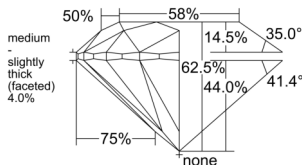

GIA®

FACSIMILE

GIA REPORT 6551427446

Verify this report at GIA.edu

GIA NATURAL DIAMOND DOSSIER®

June 04, 2026
GIA Report Number 6551427446
Shape and Cutting Style ..... Round Brilliant
Measurements ..... 4.27 - 4.29 x 2.68 mm

GRADING RESULTS

Carat Weight ..... 0.30 carat
Color Grade ..... J
Clarity Grade VVS2
Cut Grade ..... Excellent

ADDITIONAL GRADING INFORMATION

Polish ..... Excellent
Symmetry ..... Excellent
Fluorescence ..... None
Clarity Characteristics ..... Pinpoint, Feather
Inscription(s): GIA 6551427446

PROPORTIONS

Profile to actual proportions

GRADING SCALES

GIA COLOR SCALE	GIA CLARITY SCALE	GIA CUT SCALE	
D	FLAWLESS	EXCELLENT	
E	INTERNALLY FLAWLESS		
F		VVS₁	VERY GOOD
G	VVS₂		
H	VS₁	GOOD	
I	VS₂		
J	SI₁	FAIR	
K	SI₂		
L	I₁	POOR	
M	I₂		
N	I₃		
O			
P			
Q			
R			
S			
T			
U			
V			
W			
X			
Y			
Z