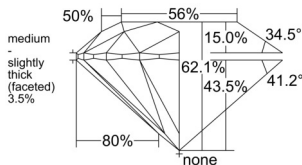

GIA®

FACSIMILE

GIA REPORT 6551427794

Verify this report at gia.edu

GIA NATURAL DIAMOND DOSSIER®

June 04, 2026
GIA Report Number 6551427794
Shape and Cutting Style ..... Round Brilliant
Measurements ..... 3.99 - 4.01 x 2.48 mm

GRADING RESULTS

Carat Weight ..... 0.24 carat
Color Grade ..... E
Clarity Grade S11
Cut Grade ..... Excellent

ADDITIONAL GRADING INFORMATION

Polish ..... Excellent
Symmetry ..... Excellent
Fluorescence ..... None
Clarity Characteristics ..... Crystal, Feather
Inscription(s): GIA 6551427794

PROPORTIONS

GRADING SCALES

GIA COLOR SCALE	GIA CLARITY SCALE	GIA CUT SCALE	
D	FLAWLESS	EXCELLENT	
E	INTERNALLY FLAWLESS		
F		VVS₁	VERY GOOD
G	VVS₂		
H	VS₁	GOOD	
I	VS₂		
J	S1₁	FAIR	
K	S1₂		
L	I₁	POOR	
M	I₂		
N	I₃		
O			
P			
Q			
R			
S			
T			
U			
V			
W			
X			
Y			
Z