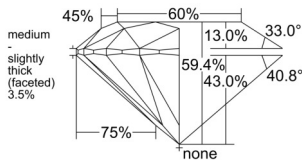

GIA®

FACSIMILE

GIA REPORT 6551427919

Verify this report at GIA.edu

GIA NATURAL DIAMOND DOSSIER®

June 05, 2026
GIA Report Number 6551427919
Shape and Cutting Style ..... Round Brilliant
Measurements ..... 4.35 - 4.37 x 2.59 mm

GRADING RESULTS

Carat Weight ..... 0.30 carat
Color Grade I
Clarity Grade VVS2
Cut Grade ..... Excellent

ADDITIONAL GRADING INFORMATION

Polish ..... Excellent
Symmetry ..... Excellent
Fluorescence ..... Medium Blue
Clarity Characteristics ..... Feather, Pinpoint
Inscription(s): GIA 6551427919

PROPORTIONS

Profile to actual proportions

GRADING SCALES

GIA COLOR SCALE		GIA CLARITY SCALE		GIA CUT SCALE	
COLORLESS	D	FLAWLESS	VERY VERY SLIGHTLY INCLUDED	EXCELLENT	
	E				
	F	INTERNALLY FLAWLESS			
	G				
	NEAR COLORLESS	H		VVS₁	VERY GOOD
		I			
	FAINT	J		VVS₂	GOOD
		K			
		L		VS₁	
		M			
VERY LIGHT		N	VS₂	FAIR	
		O			
		P	SI₁		
		R			
LIGHT	S	SI₂	POOR		
	T				
	U	I₁			
	V				
	W	I₂			
	X				
Y	I₃				
Z