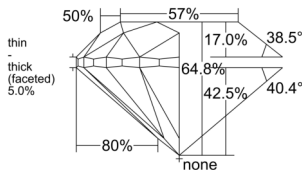

GIA®

FACSIMILE

GIA REPORT 6551428451

Verify this report at GIA.edu

GIA NATURAL DIAMOND DOSSIER®

June 04, 2026
GIA Report Number 6551428451
Shape and Cutting Style ..... Round Brilliant
Measurements ..... 5.50 - 5.55 x 3.58 mm

GRADING RESULTS

Carat Weight ..... 0.70 carat
Color Grade ..... K
Clarity Grade VS1
Cut Grade ..... Very Good

ADDITIONAL GRADING INFORMATION

Polish ..... Excellent
Symmetry ..... Very Good
Fluorescence ..... Strong Blue
Clarity Characteristics..... Feather, Pinpoint, Indented Natural
Inscription(s): GIA 6551428451

PROPORTIONS

Profile to actual proportions

GRADING SCALES

GIA COLOR SCALE	GIA CLARITY SCALE	GIA CUT SCALE
COLOURLESS	FLAWLESS	EXCELLENT
E	INTERNALLY FLAWLESS	
F	VVS₁	VERY GOOD
G		
H	VVS₂	GOOD
I	VS₁	
J	VS₂	FAIR
K	SI₁	
L	SI₂	POOR
M	I₁	
N	I₂	
O	I₃	
P		
Q		
R		
S		
T		
U		
V		
W		
X		
Y		
Z