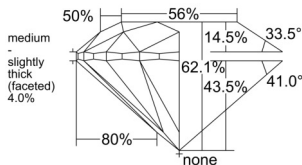

GIA®

FACSIMILE

GIA REPORT 6551429006

Verify this report at GIA.edu

GIA NATURAL DIAMOND DOSSIER®

June 04, 2026
GIA Report Number 6551429006
Shape and Cutting Style ..... Round Brilliant
Measurements ..... 4.88 - 4.91 x 3.04 mm

GRADING RESULTS

Carat Weight ..... 0.45 carat
Color Grade I
Clarity Grade VS1
Cut Grade ..... Excellent

ADDITIONAL GRADING INFORMATION

Polish ..... Excellent
Symmetry ..... Excellent
Fluorescence ..... Medium Blue
Clarity Characteristics ..... Feather, Pinpoint
Inscription(s): GIA 6551429006

PROPORTIONS

Profile to actual proportions

GRADING SCALES

GIA COLOR SCALE	GIA CLARITY SCALE	GIA CUT SCALE
COLOURLESS D	FLAWLESS	EXCELLENT
E	INTERNALLY FLAWLESS	
F	VVS₁	VERY GOOD
G		
H	VVS₂	GOOD
I	VS₁	
J	VS₂	FAIR
K	SI₁	
L	SI₂	POOR
M	I₁	
N	I₂	
O	I₃	
P		
Q		
R		
S		
T		
U		
V		
W		
X		
Y		
Z