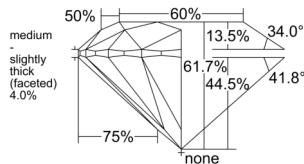

GIA®

FACSIMILE

GIA REPORT 6551429994

Verify this report at GIA.edu

GIA NATURAL DIAMOND DOSSIER®

June 08, 2026
GIA Report Number 6551429994
Shape and Cutting Style ..... Round Brilliant
Measurements ..... 5.55 - 5.59 x 3.44 mm

GRADING RESULTS

Carat Weight ..... 0.65 carat
Color Grade I
Clarity Grade VVS1
Cut Grade ..... Excellent

ADDITIONAL GRADING INFORMATION

Polish ..... Excellent
Symmetry ..... Excellent
Fluorescence ..... Faint
Clarity Characteristics ..... Pinpoint, Feather
Inscription(s): GIA 6551429994

PROPORTIONS

Profile to actual proportions