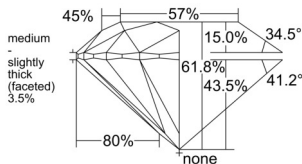

GIA®

FACSIMILE

GIA REPORT 6551430054

Verify this report at GIA.edu

GIA NATURAL DIAMOND DOSSIER®

June 05, 2026
GIA Report Number 6551430054
Shape and Cutting Style ..... Round Brilliant
Measurements ..... 4.33 - 4.36 x 2.69 mm

GRADING RESULTS

Carat Weight ..... 0.31 carat
Color Grade ..... J
Clarity Grade VVS1
Cut Grade ..... Excellent

ADDITIONAL GRADING INFORMATION

Polish ..... Excellent
Symmetry ..... Excellent
Fluorescence ..... None
Clarity Characteristics..... Cloud, Feather, Cavity
Inspection(s): GIA 6551430054

PROPORTIONS

GRADING SCALES

GIA COLOR SCALE

COLOREDNESS	D
	E
	F
	G
	H
	I
	J
NEAR COLORLESS	K
	L
Faint	M
	N
	O
	P
	Q
Very Light	R
	S
	T
	U
	V
	W
	X
	Y
Light	Z

GIA CLARITY SCALE

FLAWLESS	INTERNAL FLAWLESS	
		FLAWLESS
VERY VERY SLIGHTLY INCLUDED	VVS₁	
	VVS₂	
VERY SLIGHTLY INCLUDED	VS₁	
	VS₂	
SLIGHTLY INCLUDED	SI₁	
	SI₂	
INCLUDED	I₁	
	I₂	
	I₃	

GIA CUT SCALE

EXCELLENT
VERY GOOD
GOOD
FAIR
POOR