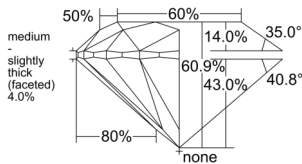

GIA®

FACSIMILE

GIA REPORT 6551430571

Verify this report at GIA.edu

GIA NATURAL DIAMOND DOSSIER®

June 05, 2026
GIA Report Number 6551430571
Shape and Cutting Style ..... Round Brilliant
Measurements ..... 4.34 - 4.36 x 2.65 mm

GRADING RESULTS

Carat Weight ..... 0.31 carat
Color Grade I
Clarity Grade VVS1
Cut Grade ..... Excellent

ADDITIONAL GRADING INFORMATION

Polish ..... Excellent
Symmetry ..... Excellent
Fluorescence ..... None
Clarity Characteristics ..... Pinpoint, Feather
Inscription(s): GIA 6551430571

PROPORTIONS

Profile to actual proportions