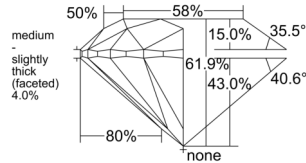

GIA®

FACSIMILE

GIA REPORT 6551431176

Verify this report at GIA.edu

GIA NATURAL DIAMOND DOSSIER®

June 04, 2026
GIA Report Number 6551431176
Shape and Cutting Style ..... Round Brilliant
Measurements ..... 5.04 - 5.07 x 3.13 mm

GRADING RESULTS

Carat Weight ..... 0.50 carat
Color Grade ..... E
Clarity Grade VS1
Cut Grade ..... Excellent

ADDITIONAL GRADING INFORMATION

Polish ..... Excellent
Symmetry ..... Excellent
Fluorescence ..... None
Clarity Characteristics..... Crystal, Cloud, Feather, Needle
Inspection(s): GIA 6551431176

PROPORTIONS

Profile to actual proportions