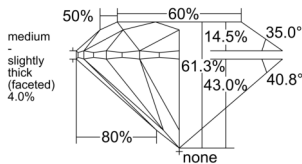

GIA®

FACSIMILE

GIA REPORT 6551431377

Verify this report at GIA.edu

GIA NATURAL DIAMOND DOSSIER®

June 05, 2026
GIA Report Number 6551431377
Shape and Cutting Style ..... Round Brilliant
Measurements ..... 4.35 - 4.38 x 2.68 mm

GRADING RESULTS

Carat Weight ..... 0.31 carat
Color Grade ..... F
Clarity Grade VS1
Cut Grade ..... Excellent

ADDITIONAL GRADING INFORMATION

Polish ..... Excellent
Symmetry ..... Excellent
Fluorescence ..... None
Clarity Characteristics..... Crystal, Feather, Needle, Pinpoint
Inscription(s): GIA 6551431377

PROPORTIONS

Profile to actual proportions