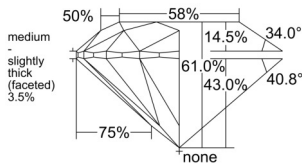

GIA®

FACSIMILE

GIA REPORT 6551434263

Verify this report at GIA.edu

GIA NATURAL DIAMOND DOSSIER®

June 08, 2026
GIA Report Number 6551434263
Shape and Cutting Style ..... Round Brilliant
Measurements ..... 5.12 - 5.15 x 3.13 mm

GRADING RESULTS

Carat Weight ..... 0.50 carat
Color Grade ..... G
Clarity Grade VVS1
Cut Grade ..... Excellent

ADDITIONAL GRADING INFORMATION

Polish ..... Excellent
Symmetry ..... Excellent
Fluorescence ..... None
Clarity Characteristics ..... Pinpoint, Feather
Inscription(s): GIA 6551434263

PROPORTIONS

Profile to actual proportions

GRADING SCALES

GIA COLOR SCALE

COLOURESS	D
	E
	F
	G
	H
	I
	J
NEAR COLOURESS	K
	L
FANIT	M
	N
	O
	P
VERY LIGHT	Q
	R
	S
	T
	U
	V
	W
	X
	Y
LIGHT	Z

GIA CLARITY SCALE

FLAWLESS	VERY VERY SLIGHTLY INCLUDED	VS₁	VS₂	SL₁	SL₂	I₁	I₂	I₃			
									VERY SLIGHTLY INCLUDED	SLIGHTLY INCLUDED	INCLUDED

GIA CUT SCALE

EXCELLENT
VERY GOOD
GOOD
FAIR
POOR