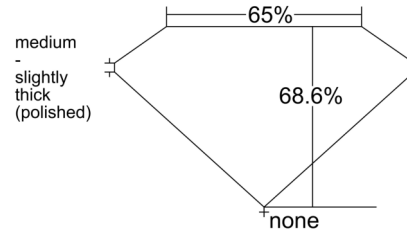

GIA NATURAL DIAMOND GRADING REPORT

June 16, 2026  
 GIA Report Number ..... 6551435231  
 Shape and Cutting Style ..... Emerald Cut  
 Measurements ..... 10.86 x 7.51 x 5.15 mm

GRADING RESULTS

Carat Weight ..... 4.15 carat  
 Color Grade ..... H  
 Clarity Grade ..... VS1

ADDITIONAL GRADING INFORMATION

Polish ..... Excellent  
 Symmetry ..... Excellent  
 Fluorescence ..... None  
 Inscription(s): GIA 6551435231  
 Comments: Pinpoints are not shown.

PROPORTIONS

Profile not to actual proportions

CLARITY CHARACTERISTICS

KEY TO SYMBOLS\*

- Crystal
- ~ Feather
- ☉ Cloud
- \\ Needle

\* Red symbols denote internal characteristics (inclusions). Green or black symbols denote external characteristics (blemishes). Diagram is an approximate representation of the diamond, and symbols shown indicate type, position, and approximate size of clarity characteristics. All clarity characteristics may not be shown. Details of finish are not shown.