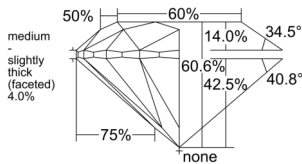

GIA®

FACSIMILE

GIA REPORT 6551436974

Verify this report at GIA.edu

GIA NATURAL DIAMOND DOSSIER®

June 09, 2026
GIA Report Number 6551436974
Shape and Cutting Style ..... Round Brilliant
Measurements ..... 4.31 - 4.33 x 2.62 mm

GRADING RESULTS

Carat Weight ..... 0.30 carat
Color Grade ..... K
Clarity Grade VVS1
Cut Grade ..... Excellent

ADDITIONAL GRADING INFORMATION

Polish ..... Excellent
Symmetry ..... Excellent
Fluorescence ..... Faint
Clarity Characteristics ..... Pinpoint, Feather
Inscription(s): GIA 6551436974

PROPORTIONS

Profile to actual proportions

GRADING SCALES

GIA COLOR SCALE

COLORLESS	D
	E
	F
	G
	H
	I
	J
NEAR COLORLESS	K
	L
FAIN	M
	N
	O
	P
	Q
VERY LIGHT	R
	S
	T
	U
	V
	W
	X
	Y
LIGHT	Z

GIA CLARITY SCALE

FLAWLESS	INTERNAL FLAWLESS	
		FLAWLESS
VERY VERY SLIGHTLY INCLUDED	VVS₁	
	VVS₂	
VERY SLIGHTLY INCLUDED	VS₁	
	VS₂	
SLIGHTLY INCLUDED	SI₁	
	SI₂	
INCLUDED	I₁	
	I₂	
	I₃	

GIA CUT SCALE

EXCELLENT
VERY GOOD
GOOD
FAIR
POOR