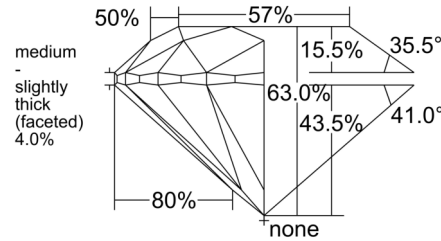

GIA NATURAL DIAMOND GRADING REPORT

June 08, 2026
GIA Report Number 6551442048
Shape and Cutting Style ..... Round Brilliant
Measurements ..... 7.57 - 7.61 x 4.78 mm

GRADING RESULTS

Carat Weight ..... 1.71 carat
Color Grade ..... E
Clarity Grade VS1
Cut Grade ..... Excellent

ADDITIONAL GRADING INFORMATION

Polish ..... Excellent
Symmetry ..... Excellent
Fluorescence ..... None
Inscription(s): GIA 6551442048
Comments: Additional pinpoints are not shown.

PROPORTIONS

Profile to actual proportions