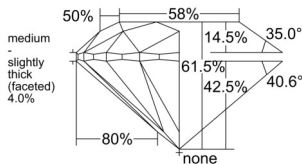

GIA®

FACSIMILE

GIA REPORT 6551442084

Verify this report at GIA.edu

GIA NATURAL DIAMOND DOSSIER®

June 09, 2026
GIA Report Number 6551442084
Shape and Cutting Style ..... Round Brilliant
Measurements ..... 4.90 - 4.92 x 3.02 mm

GRADING RESULTS

Carat Weight ..... 0.45 carat
Color Grade ..... G
Clarity Grade VS2
Cut Grade ..... Excellent

ADDITIONAL GRADING INFORMATION

Polish ..... Excellent
Symmetry ..... Excellent
Fluorescence ..... None
Clarity Characteristics ..... Cloud, Crystal
Inscription(s): GIA 6551442084

PROPORTIONS

GRADING SCALES

GIA COLOR SCALE	GIA CLARITY SCALE	GIA CUT SCALE	
D	FLAWLESS	EXCELLENT	
E	INTERNALLY FLAWLESS		
F		VVS₁	VERY GOOD
G	VVS₂		
H	VS₁	GOOD	
I	VS₂		
J	SI₁	FAIR	
K	SI₂		
L	I₁	POOR	
M	I₂		
N	I₃		
O			
P			
Q			
R			
S			
T			
U			
V			
W			
X			
Y			
Z