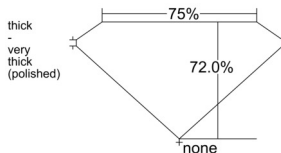

GIA®

FACSIMILE

GIA REPORT 6551442831

Verify this report at GIA.edu

GIA NATURAL DIAMOND DOSSIER®

June 08, 2026
GIA Report Number 6551442831
Shape and Cutting Style ..... Square Modified Brilliant
Measurements ..... 4.74 x 4.60 x 3.31 mm

GRADING RESULTS

Carat Weight ..... 0.60 carat
Color Grade ..... H
Clarity Grade VS1

ADDITIONAL GRADING INFORMATION

Polish ..... Excellent
Symmetry ..... Very Good
Fluorescence ..... None
Clarity Characteristics ..... Feather, Needle, Pinpoint
Inscription(s): GIA 6551442831

PROPORTIONS

Profile not to actual proportions

GRADING SCALES

GIA COLOR SCALE		GIA CLARITY SCALE			
COLORLESS	D	NEAR COLORLESS	FLAWLESS		
	E		INTERNALLY FLAWLESS		
	F		VERY VERY SLIGHTLY INCLUDED	VVS₁	
	G			VVS₂	
	H			VERY SLIGHTLY INCLUDED	VS₁
	I		VS₂		
	J		SLIGHTLY INCLUDED	SI₁	
	K			SI₂	
	L			INCLUDED	I₁
	M				I₂
N	I₃				
O					
P					
Q					
R					
S					
T					
U					
V					
W					
X					
Y					
Z