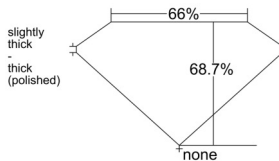

GIA®

FACSIMILE

GIA REPORT 6551442871

Verify this report at GIA.edu

GIA NATURAL DIAMOND DOSSIER®

June 08, 2026
GIA Report Number 6551442871
Shape and Cutting Style ..... **Cut-Cornered Rectangular Modified Brilliant**
Measurements ..... 5.93 x 4.39 x 3.01 mm

GRADING RESULTS

Carat Weight ..... 0.71 carat
Color Grade ..... E
Clarity Grade VS2

ADDITIONAL GRADING INFORMATION

Polish ..... Excellent
Symmetry ..... Excellent
Fluorescence ..... None
Clarity Characteristics ..... Crystal, Cloud
Inscription(s): GIA 6551442871

PROPORTIONS

Profile not to actual proportions

GRADING SCALES

GIA COLOR SCALE		GIA CLARITY SCALE		
COLORLESS	D	VERY VERY SLIGHTLY INCLUDED	FLAWLESS	
	E		INTERNALLY FLAWLESS	
	F		VVS₁	
	G		VVS₂	
	NEAR COLORLESS	H	VERY SLIGHTLY INCLUDED	VS₁
		I		VS₂
		J	SLIGHTLY INCLUDED	SI₁
		K		SI₂
	FAINT	L	INCLUDED	I₁
		M		I₂
N		I₃		
O				
VERT LIGHT		P		
		Q		
		R		
		S		
LIGHT	T			
	U			
	V			
	W			
	X			
	Y			
	Z