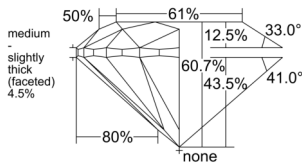

GIA®

FACSIMILE

GIA REPORT 6551442983

Verify this report at GIA.edu

GIA NATURAL DIAMOND DOSSIER®

June 09, 2026
GIA Report Number 6551442983
Shape and Cutting Style ..... Round Brilliant
Measurements ..... 5.68 - 5.71 x 3.46 mm

GRADING RESULTS

Carat Weight ..... 0.70 carat
Color Grade ..... H
Clarity Grade S11
Cut Grade ..... Excellent

ADDITIONAL GRADING INFORMATION

Polish ..... Very Good
Symmetry ..... Excellent
Fluorescence ..... None
Clarity Characteristics..... Cloud, Crystal, Feather
Inscription(s): GIA 6551442983

PROPORTIONS

Profile to actual proportions