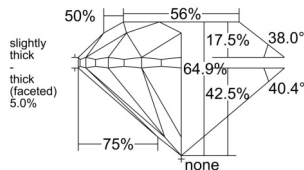

GIA®

FACSIMILE

GIA REPORT 6551443684

Verify this report at GIA.edu

GIA NATURAL DIAMOND DOSSIER®

June 09, 2026
GIA Report Number 6551443684
Shape and Cutting Style ..... Round Brilliant
Measurements ..... 5.73 - 5.80 x 3.74 mm

GRADING RESULTS

Carat Weight ..... 0.80 carat
Color Grade ..... G
Clarity Grade VS1
Cut Grade ..... Very Good

ADDITIONAL GRADING INFORMATION

Polish ..... Excellent
Symmetry ..... Very Good
Fluorescence ..... None
Clarity Characteristics ..... Cloud, Needle, Pinpoint
Inscription(s): GIA 6551443684

PROPORTIONS

Profile to actual proportions