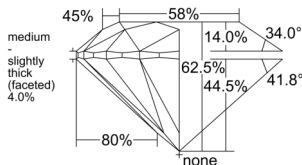

GIA®

FACSIMILE

GIA REPORT 6551444274

Verify this report at GIA.edu

GIA NATURAL DIAMOND DOSSIER®

June 08, 2026
GIA Report Number 6551444274
Shape and Cutting Style ..... Round Brilliant
Measurements ..... 4.27 - 4.30 x 2.67 mm

GRADING RESULTS

Carat Weight ..... 0.30 carat
Color Grade ..... F
Clarity Grade VS1
Cut Grade ..... Excellent

ADDITIONAL GRADING INFORMATION

Polish ..... Excellent
Symmetry ..... Excellent
Fluorescence ..... None
Clarity Characteristics..... Feather, Cloud, Indented Natural
Inscription(s): GIA 6551444274

PROPORTIONS

Profile to actual proportions

GRADING SCALES

GIA COLOR SCALE	GIA CLARITY SCALE	GIA CUT SCALE	
D	FLAWLESS	EXCELLENT	
E	INTERNALLY FLAWLESS		
F		VVS₁	VERY GOOD
G	VVS₂		
H	VS₁	GOOD	
I	VS₂		
J	SI₁	FAIR	
K	SI₂		
L	I₁	POOR	
M	I₂		
N	I₃		
O			
P			
Q			
R			
S			
T			
U			
V			
W			
X			
Y			
Z