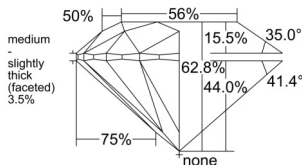

GIA®

FACSIMILE

GIA REPORT 6551445191

Verify this report at GIA.edu

GIA NATURAL DIAMOND DOSSIER®

June 09, 2026
GIA Report Number 6551445191
Shape and Cutting Style ..... Round Brilliant
Measurements ..... 4.84 - 4.87 x 3.05 mm

GRADING RESULTS

Carat Weight ..... 0.44 carat
Color Grade ..... E
Clarity Grade VVS2
Cut Grade ..... Excellent

ADDITIONAL GRADING INFORMATION

Polish ..... Excellent
Symmetry ..... Excellent
Fluorescence ..... None
Clarity Characteristics..... Pinpoint, Indented Natural, Cloud
Inspection(s): GIA 6551445191

PROPORTIONS

GRADING SCALES

GIA COLOR SCALE

COLORESS	D
	E
	F
	G
	H
	I
	J
NEAR COLORESS	K
	L
Faint	M
	N
	O
	P
Very Light	R
	S
	T
	U
	V
	W
	X
	Y
Light	Z

GIA CLARITY SCALE

FLAWLESS	INTERNAL FLAWLESS	
		VERY VERY SLIGHTLY INCLUDED
VVS₁	VERY SLIGHTLY INCLUDED	
VVS₂	SLIGHTLY INCLUDED	
VS₁	INCLUDED	
VS₂		
SI₁		
SI₂	I₁	
	I₂	
	I₃	

GIA CUT SCALE

EXCELLENT
VERY GOOD
GOOD
FAIR
POOR